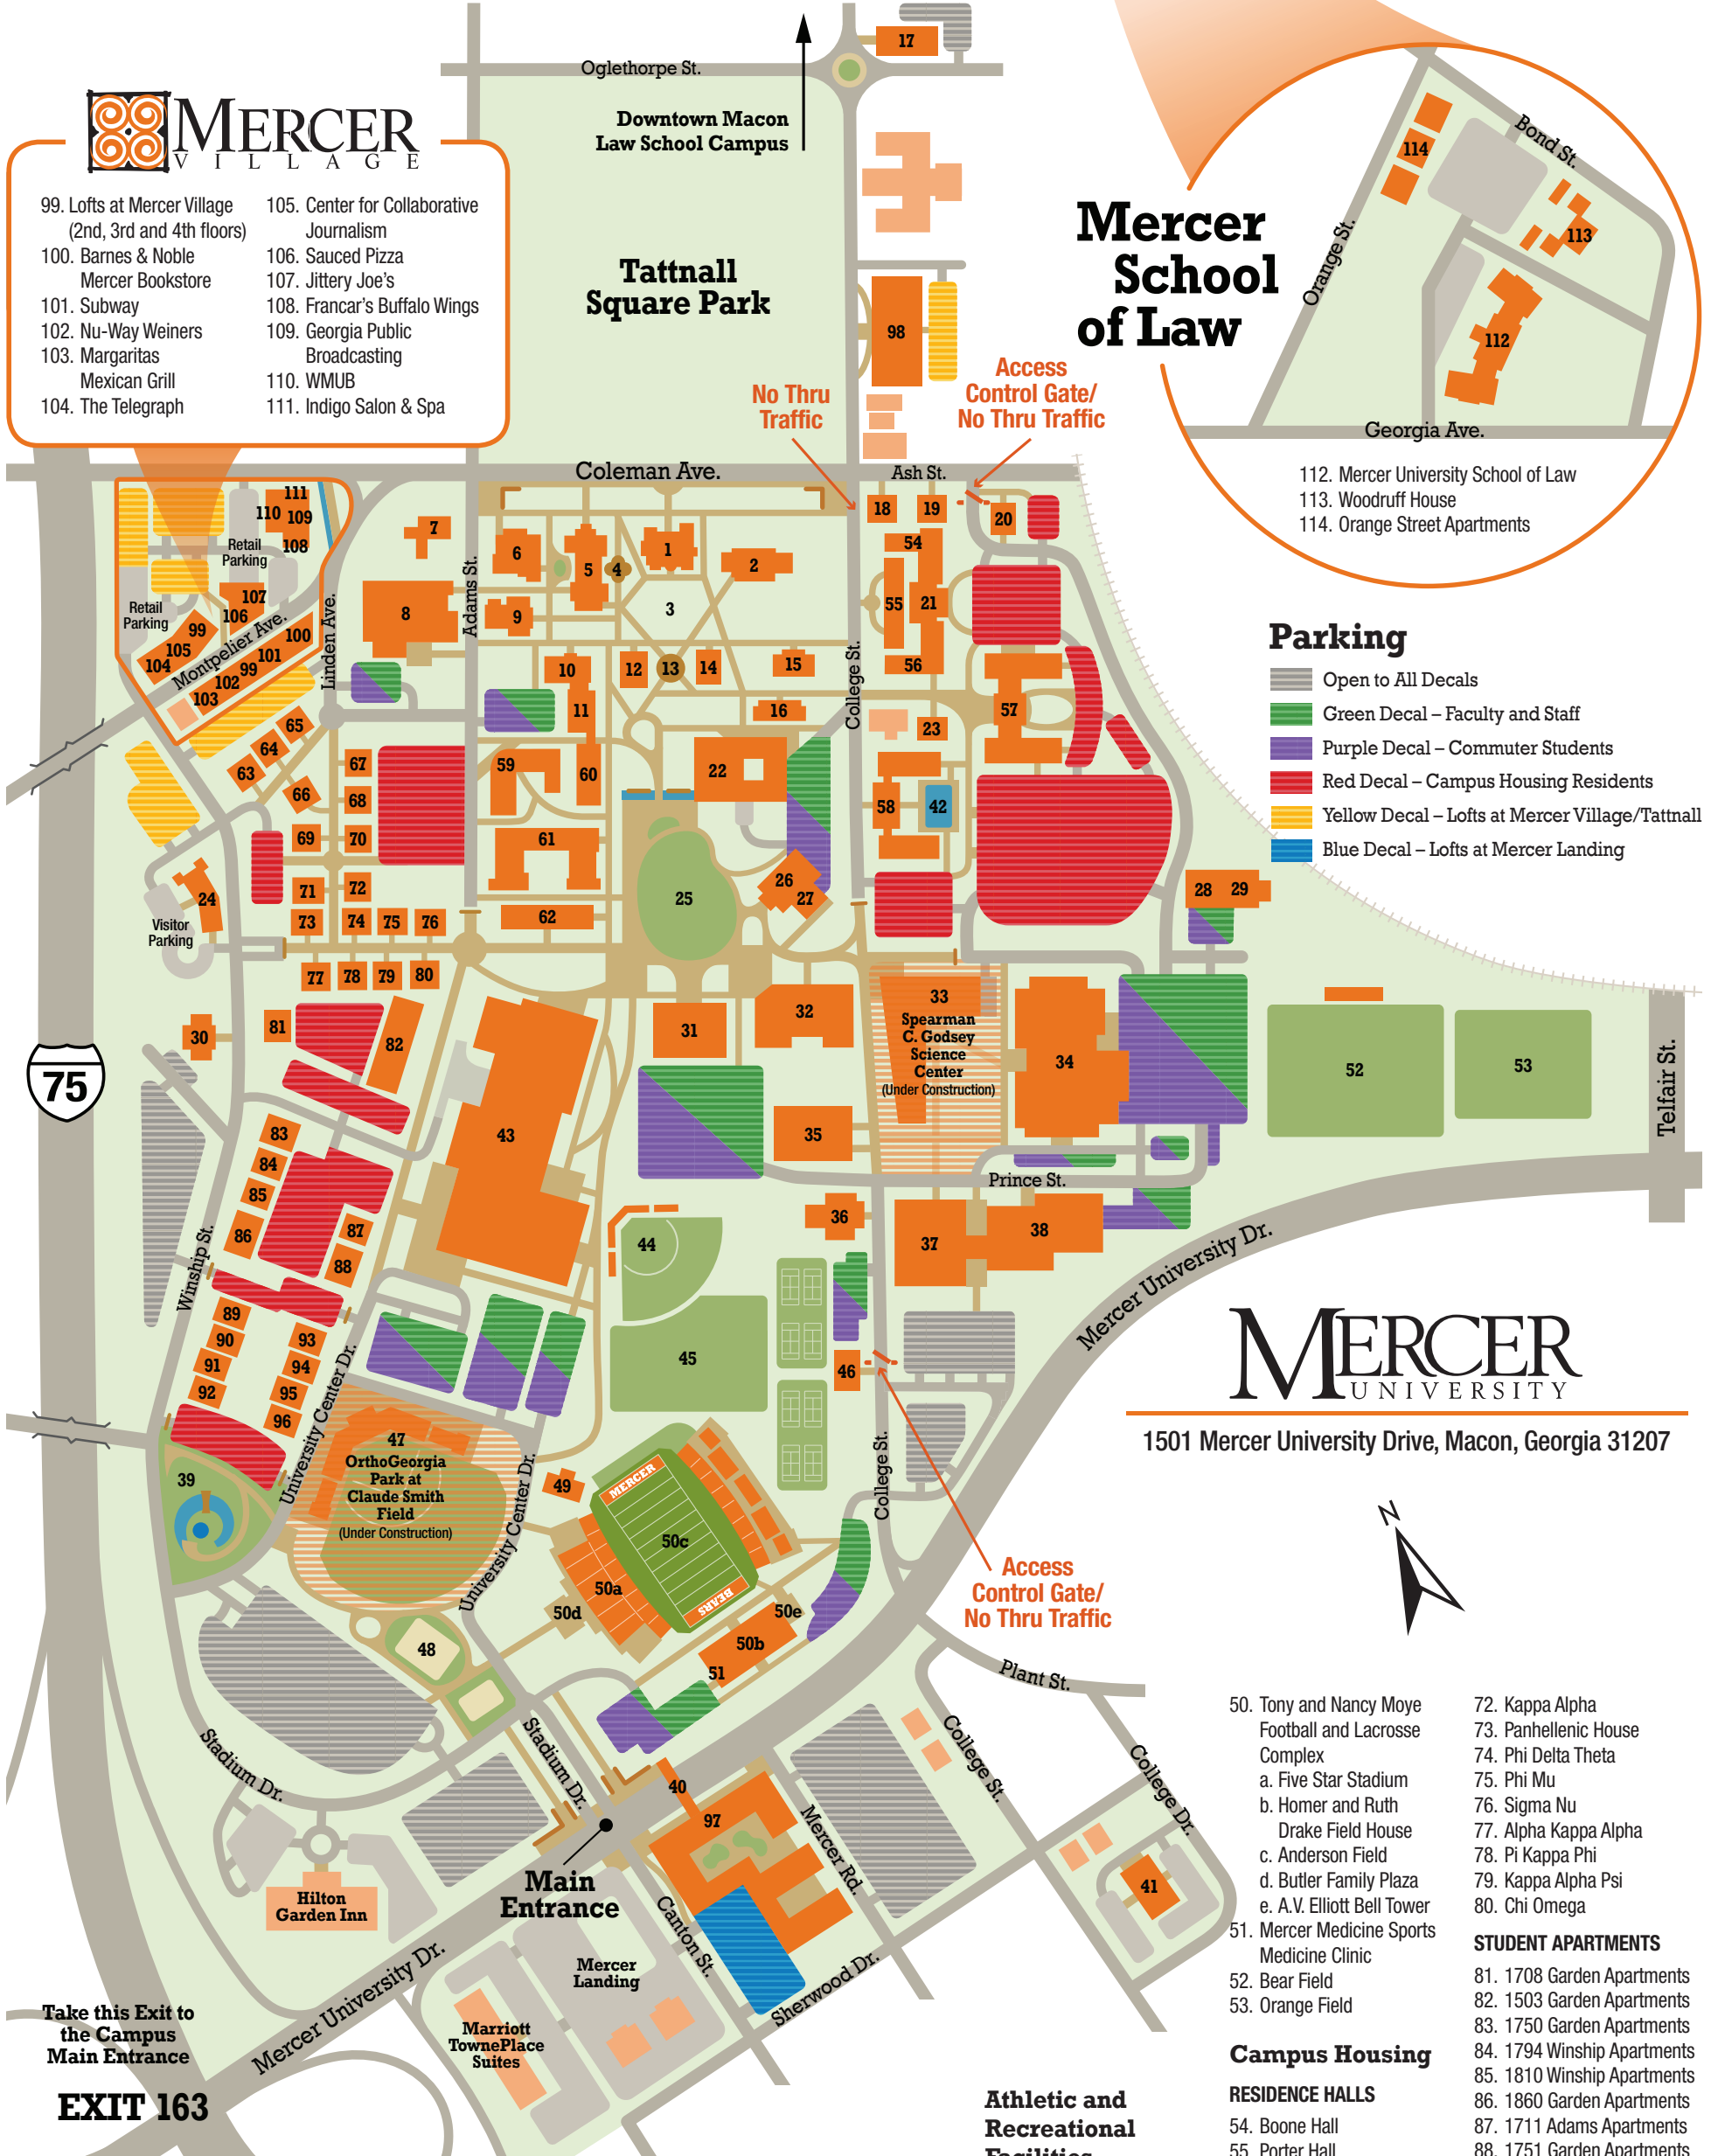

# Mercer University Macon Campus

- 99. Lofts at Mercer Village (2nd, 3rd and 4th floors)
- 100. Barnes & Noble Mercer Bookstore
- 101. Subway
- 102. Nu-Way Weiners
- 103. Margaritas Mexican Grill
- 104. The Telegraph
- 105. Center for Collaborative Journalism
- 106. Sauced Pizza
- 107. Jittery Joe's
- 108. Francar's Buffalo Wings
- 109. Georgia Public Broadcasting
- 110. WMUB
- 111. Indigo Salon & Spa

## Parking

- Open to All Decals
- Green Decal – Faculty and Staff
- Purple Decal – Commuter Students
- Red Decal – Campus Housing Residents
- Yellow Decal – Lofts at Mercer Village/Tattnall
- Blue Decal – Lofts at Mercer Landing

- 22. Connell Student Center – Fresh Food Company – Which Wich Superior Sandwiches
- 23. Upward Bound/EOC
- 24. Emily Parker Myers Admissions and Welcome Center
- 25. Cruz Plaza
- 26. Penfield Hall
- 27. Penfield Annex – Academic and Advising Services – ROTC
- 28. Auxiliary Services
- 29. Information Technology Help Desk

- 50. Tony and Nancy Moye Football and Lacrosse Complex
  - a. Five Star Stadium
  - b. Homer and Ruth Drake Field House
  - c. Anderson Field
  - d. Butler Family Plaza
  - e. A.V. Elliott Bell Tower
- 51. Mercer Medicine Sports Medicine Clinic
- 52. Bear Field
- 53. Orange Field