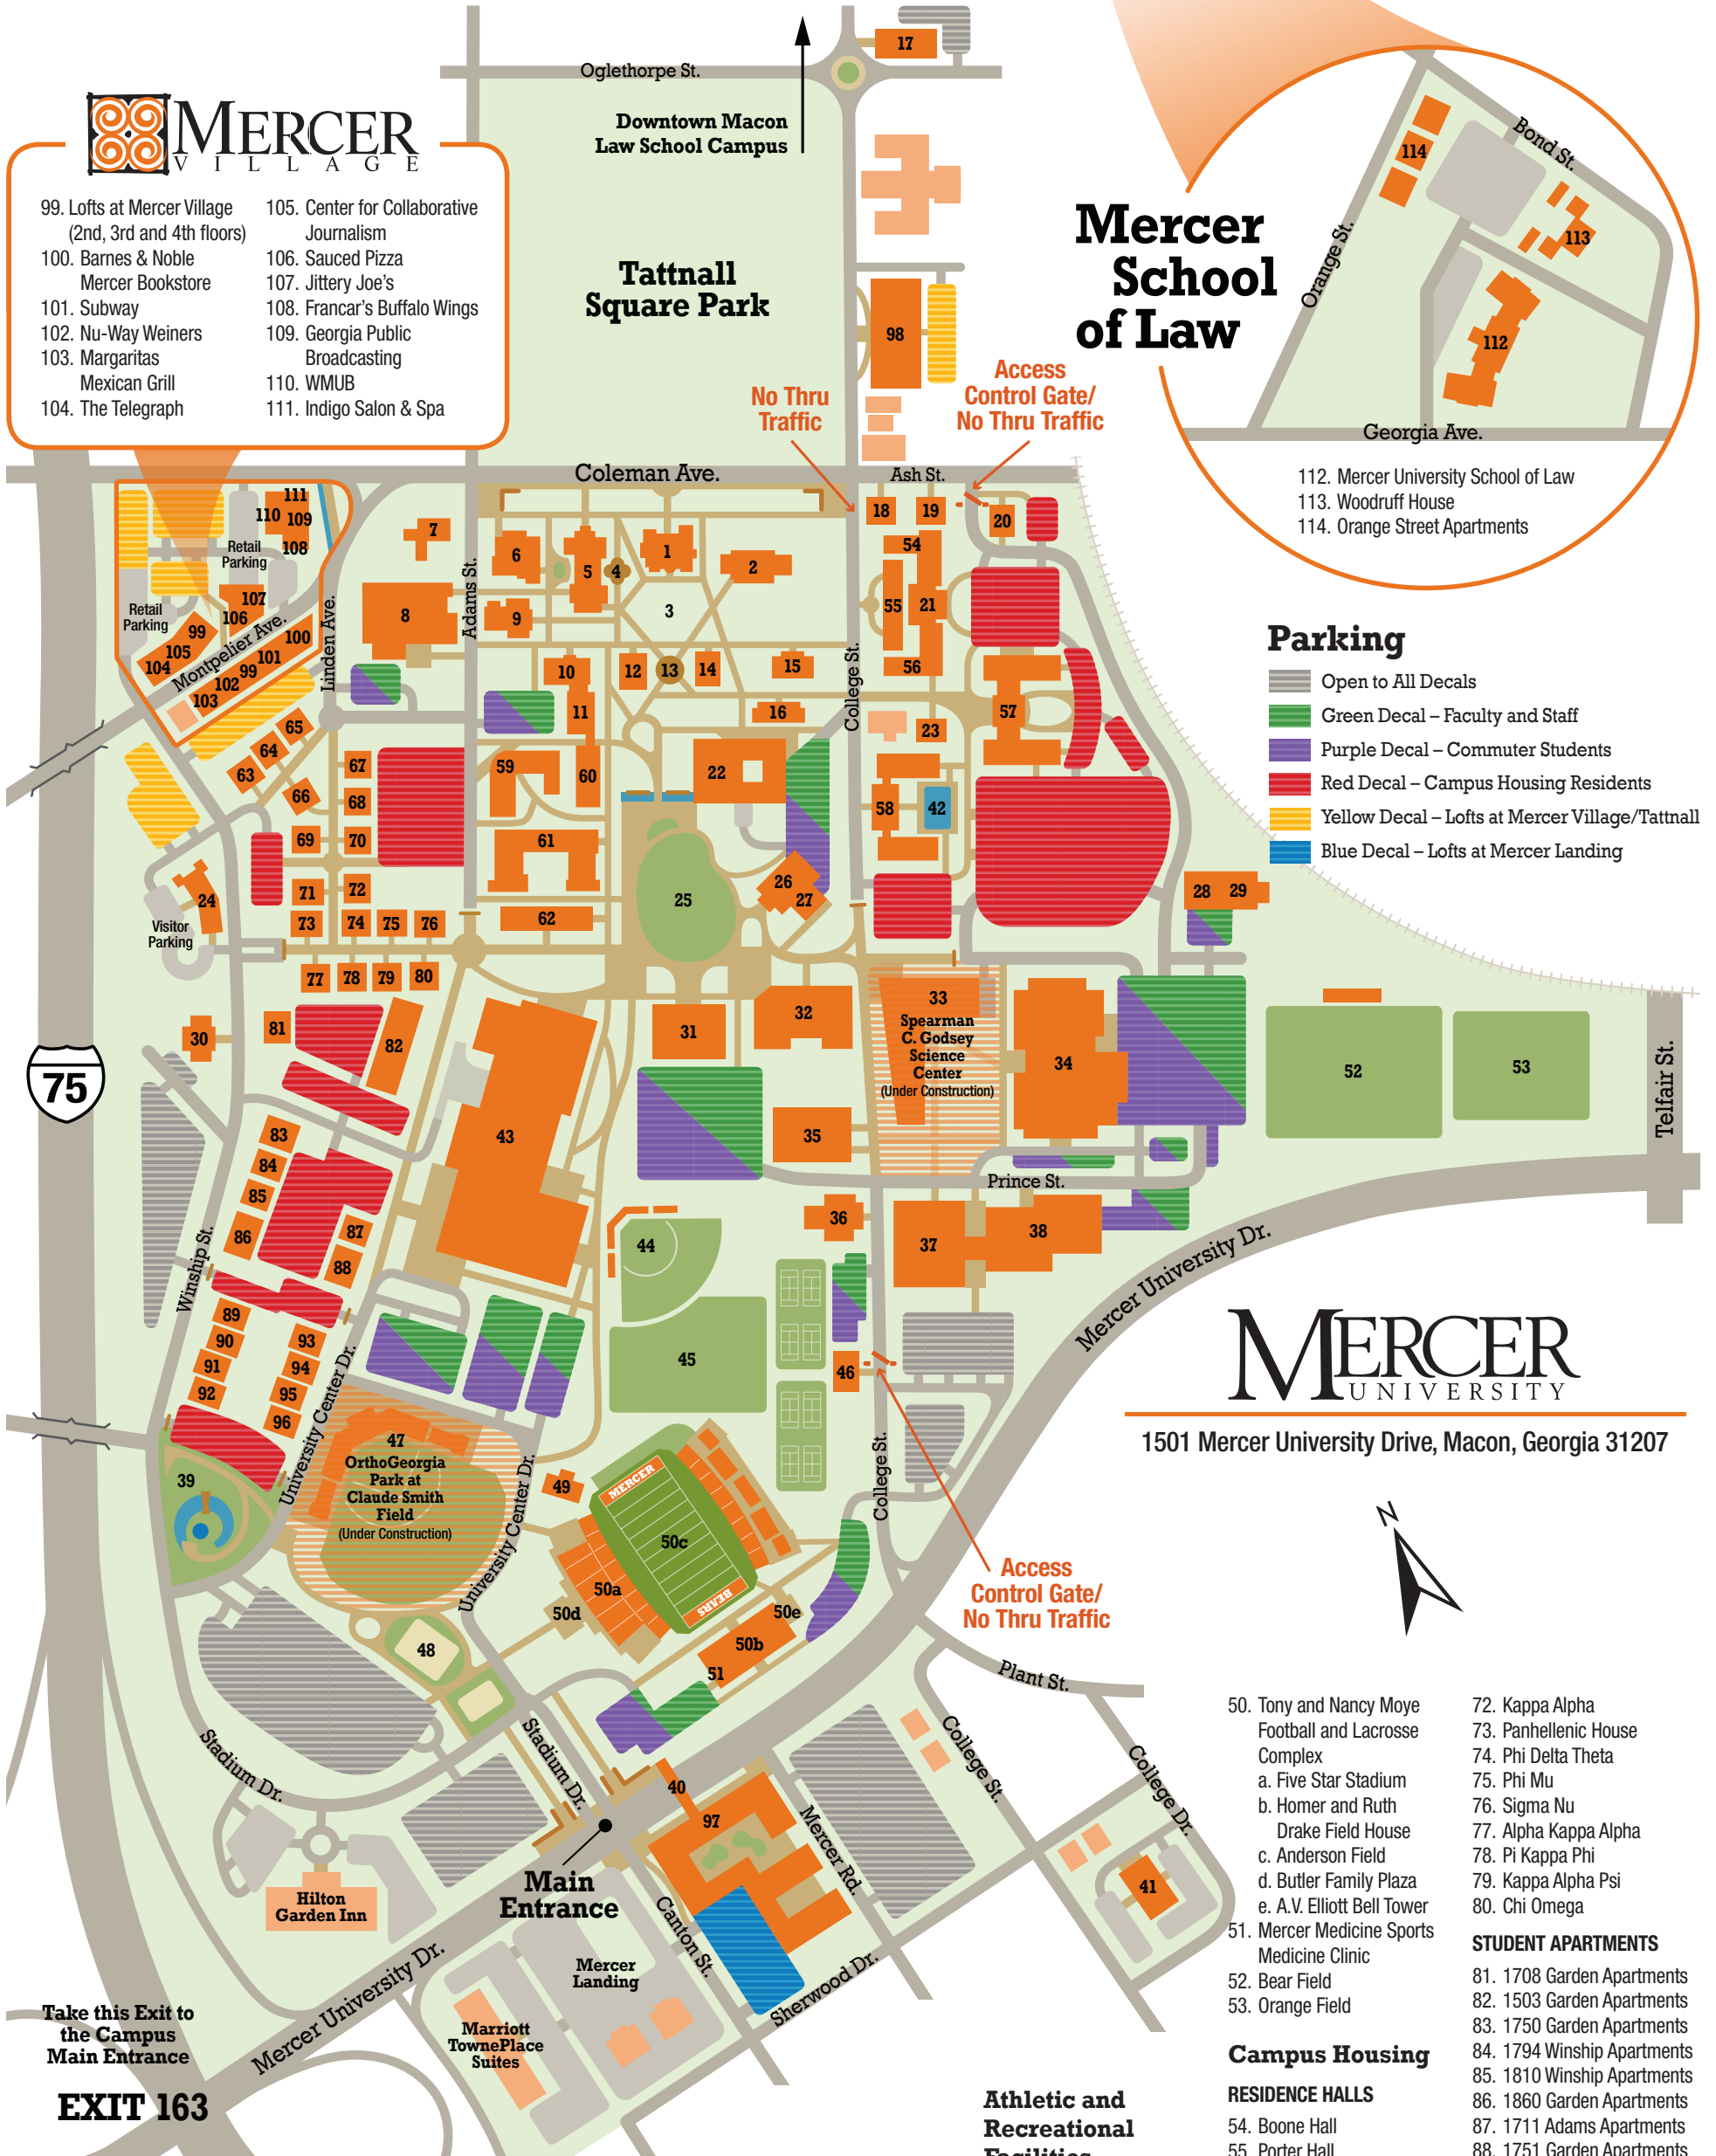

# Mercer University Macon Campus

- 99. Lofts at Mercer Village (2nd, 3rd and 4th floors)
- 100. Barnes & Noble Mercer Bookstore
- 101. Subway
- 102. Nu-Way Weiners
- 103. Margaritas Mexican Grill
- 104. The Telegraph
- 105. Center for Collaborative Journalism
- 106. Sauced Pizza
- 107. Jittery Joe's
- 108. Francar's Buffalo Wings
- 109. Georgia Public Broadcasting
- 110. WMUB
- 111. Indigo Salon & Spa

## Parking

- Open to All Decals
- Green Decal – Faculty and Staff
- Purple Decal – Commuter Students
- Red Decal – Campus Housing Residents
- Yellow Decal – Lofts at Mercer Village/Tattnall
- Blue Decal – Lofts at Mercer Landing

- 22. Connell Student Center – Fresh Food Company – Which Wich Superior Sandwiches
- 23. Upward Bound/EOC
- 24. Emily Parker Myers Admissions and Welcome Center
- 25. Cruz Plaza
- 26. Penfield Hall
- 27. Penfield Annex – Academic and Advising Services – ROTC
- 28. Auxiliary Services
- 29. Information Technology Help Desk

- 50. Tony and Nancy Moye Football and Lacrosse Complex
  - a. Five Star Stadium
  - b. Homer and Ruth Drake Field House
  - c. Anderson Field
  - d. Butler Family Plaza
  - e. A.V. Elliott Bell Tower
- 51. Mercer Medicine Sports Medicine Clinic
- 52. Bear Field
- 53. Orange Field